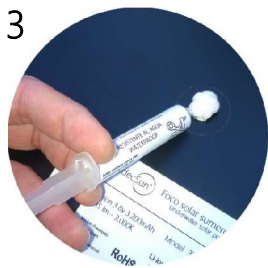

3
Apply the entire content to the center of the rear panel.